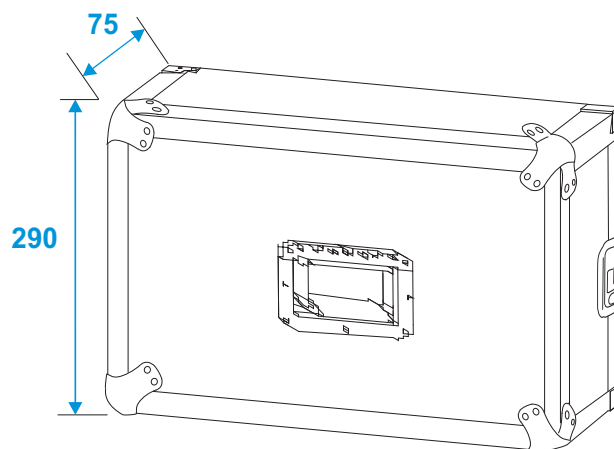

# Flightcase

**30109165** Rack Profi 6HE 25cm

\*all dimensions in millimeters