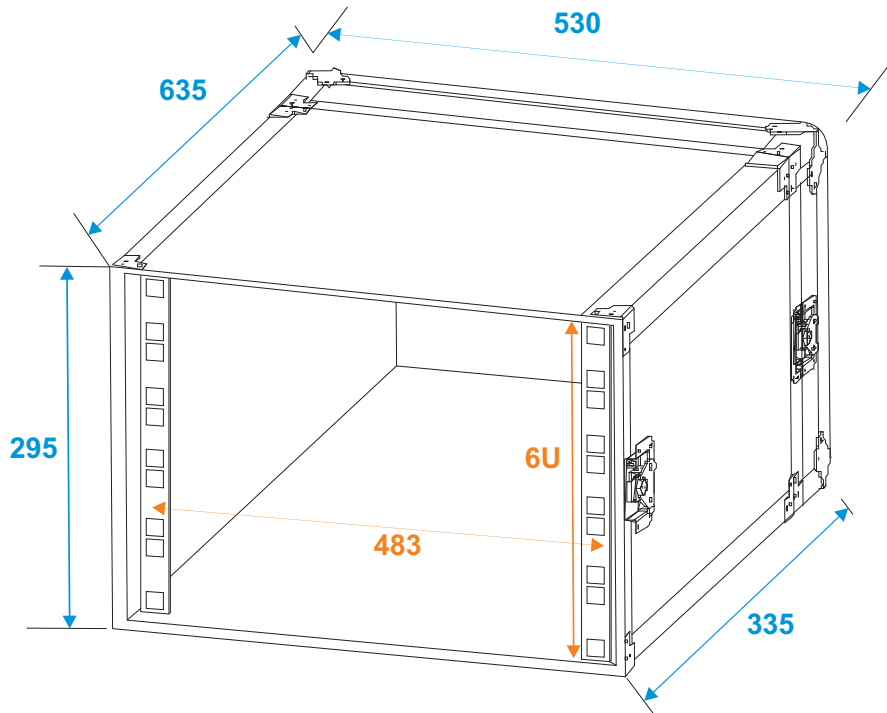

# Flightcase

**30109165** Rack Profi 6HE 25cm

\*all dimensions in millimeters